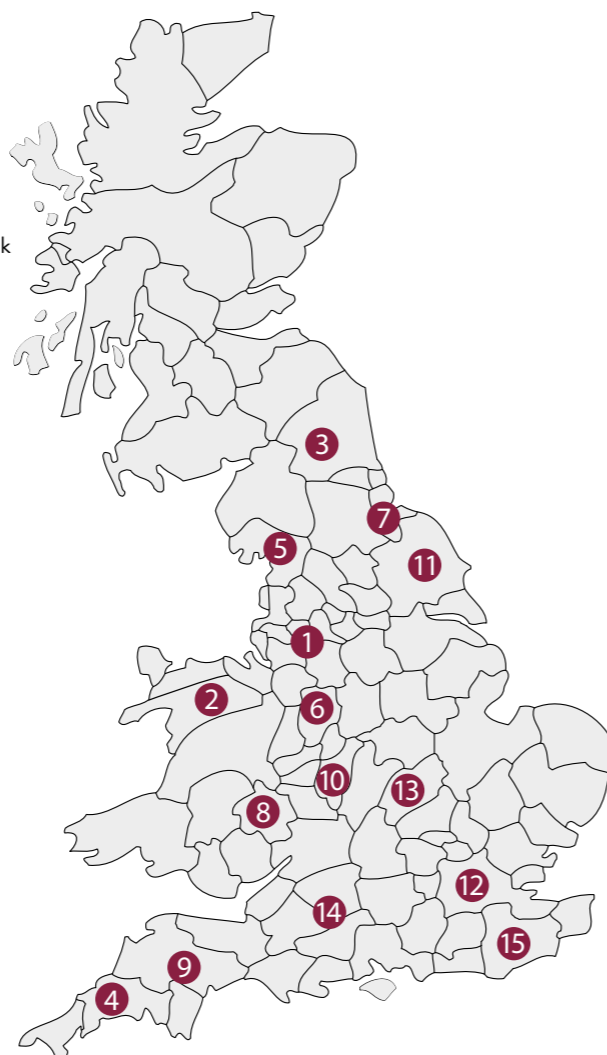

Unit 3
Tomlinson Road
Leyland, Preston
PR25 2DY

Tel: 0845 345 1086
Email: lancashire@lwc-drinks.co.uk

6. LWC Stoke

Grove Road
Heron Cross
Stoke on Trent
ST4 4LN

Tel: 0845 345 1056
Email: central@lwc-drinks.co.uk

7. LWC Teesside

Portrack Grange Road
Stockton-on-Tees
Cleveland
TS18 2PH

Tel: 0845 345 1044
Email: teesside@lwc-drinks.co.uk

8. LWC Hereford

Southern Avenue
Leominster
Herefordshire
HR6 0QF

Tel: 0845 365 1028
Email: hereford@lwc-drinks.co.uk

9. LWC South West

King Charles Business Park
Old Newton Road
Heathfield
Newton Abbot, Devon
TQ12 6UT

Tel: 0844 811 7399
Email: southwest@lwc-drinks.co.uk

10. LWC Birmingham

Unit 12
Union Park
Navigation Way
West Bromwich
B70 9DF

Tel: 0844 854 6675
Email: birmingham@lwc-drinks.co.uk

11. LWC Yorkshire

Unit 2, 11 Pontefract Lane
Cross Green
Industrial Estate
Leeds
LS9 0RR

Tel: 0844 241 2055
Email: yorkshire@lwc-drinks.co.uk

12. LWC London

Units 5-7
Perth
Industrial Estate
Slough
SL1 4XX

Tel: 01753 578 877
Email: london@lwc-drinks.co.uk

13. LWC Northampton

(Middleton Wholesale)
Spencer Bridge Road
Northampton
NN5 7DR

Tel: 01604 750 040
Email: northampton@lwc-drinks.co.uk

14. LWC Wiltshire

Unit 4, Clarke Ave
Portemarth Ind Est.
Calne
Wiltshire
SN11 9BS

Tel: 01249 474 230
Email: wiltshire@lwc-drinks.co.uk

15. LWC South East

(HT White & Co. Ltd)
15 Alder Close
Eastbourne
BN23 6QF

Tel: 01323 720 161
Email: enquiries@htwhite.com

Call to place your order on: **0845 402 5125** **LWC**

APRIL AND MAY 2018

KEY DATES FOR YOUR DIARY

APRIL

- 1st – Easter Sunday
- 2nd – Easter Monday
- 3rd-4th – Champions League ¼ finals 1st Legs
- 4th-15th – Commonwealth Games Australia
- 5th-8th – Golf Masters Augusta
- 10th-11th – Champions League ¼ finals 2nd Legs
- 14th – Grand National Aintree
- 17th – World Malbec Day
- 23rd – St George's Day
- 24th-25th – Champions League semi-finals 1st Legs

MAY

- 1st-2nd – Champions League semi-finals 2nd Legs
- 5th – Boxing: Tony Bellew V David Hayes
- 7th – May Bank Holiday
- 13th – Final day of Premier League season
- 19th-20th – Rugby League Super League Magic Weekend Newcastle
- 26th – Champions League Final Kiev
- 28th – May Bank Holiday

TERMS AND CONDITIONS

Promotional offers apply to all orders delivered between 1st April and 31st May 2018.

All prices quoted are exclusive of VAT.

All advertising promotions and their participating products are subject to availability and to any duty change.

LWC Drinks Ltd reserves the right to amend, vary, suspend or terminate any promotional offers without prior notice.

All promotional offers are subject to LWC Drinks Ltd's own normal trading terms and conditions of sale.

Free-of-charge items given away with participating products are subject to availability as there are a limited number of deals and these are given away on a first come, first served basis.

Licensees should not place orders for any products appearing within this brochure if they form part of their tied lease agreement with their landlord.

Benefits from these promotions may affect your tax liability. Please check with your accountant or tax advisor.

All products included in this brochure are exempt from any LWC Drinks Ltd investment package write-off due to the nature of the low net prices.

The term 'case' in this brochure refers to the standard case size for the product in question.

Some calls, both incoming and outgoing, are recorded for training and monitoring purposes, resolution of invoice disputes and/or any other business purpose that is permitted by applicable legislation. Calls will not be recorded if a debit/credit card number is being taken.

CONTENTS

WINES | 3 - 12

SPIRITS | 13 - 40

BEER | 41 - 56

CIDER AND RTD | 57 - 64

SOFT DRINKS | 65 - 78